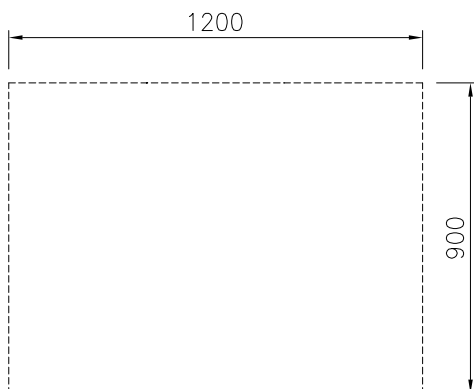

APPROVAL: _____

Front

Side

Top

Key Information:

External dimensions, Width:	
589191 (MC2ACCK000)	1200 mm
External dimensions, Depth:	900 mm
External dimensions, Height:	450 mm
Cupboard Cavity Dimensions (width):	840 mm
Cupboard Cavity Dimensions (height):	330 mm
Cupboard Cavity Dimensions (depth):	860 mm
Net weight:	26 kg