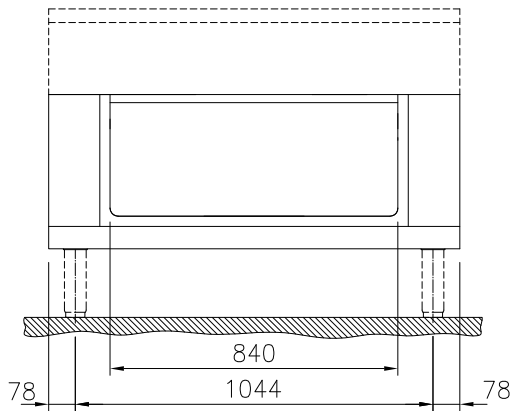

Short Form Specification

Item No. _____

1200 mm wide open passthrough base compartment to store pots, pans, sheet pans, etc. with hygienic design and round edges. Unit constructed according to DIN 18860_2 with 70 mm recessed plinth. Internal frame for heavy duty sturdiness in 2 mm and 3 mm in 1.4301 (AISI 304). 2 mm top in 1.4301 (AISI 304). Flat surface construction, easily cleanable. THERMODUL connection system enables seamless worktop when units are connected and avoids soil penetrating.

Construction

- Hygienic design of the open base compartment with large round edges.
- IPX5 water resistance certification.
- 2 mm top in 1.4301 (AISI 304).
- Flat surface construction with minimal hidden areas to easily clean all surfaces
- Internal frame for heavy duty sturdiness in stainless steel.

APPROVAL: _____

Front

Side

Top

Key Information:

External dimensions, Width:	
589191 (MC2ACCK000)	1200 mm
External dimensions, Depth:	900 mm
External dimensions, Height:	450 mm
Cupboard Cavity Dimensions (width):	840 mm
Cupboard Cavity Dimensions (height):	330 mm
Cupboard Cavity Dimensions (depth):	860 mm
Net weight:	26 kg

Optional Accessories

- Stainless steel side panel, 900x700mm, freestanding PNC 912512
- Stainless steel front kicking strip, 1200mm width PNC 912638
- Stainless steel side kicking strip left and right, freestanding, 900mm width PNC 912657
- Stainless steel plinth, freestanding, 1200mm width PNC 912962
- - NOT TRANSLATED - PNC 913260
- - NOT TRANSLATED - PNC 913280
- STAINLESS STEEL DIVIDING PANEL 900X700MM LEFT/RIGHT PNC 913672
- STAINLESS STEEL SIDE COVER PANEL, FLUSH 900X700MM LEFT/RIGHT PNC 913688