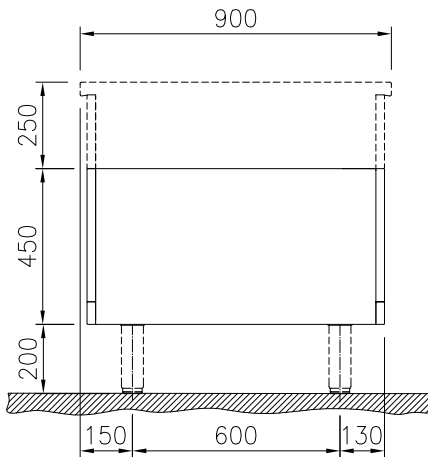

Short Form Specification

Item No. _____

1200 mm wide open passthrough base compartment to store pots, pans, sheet pans, etc. with hygienic design and round edges. Unit constructed according to DIN 18860_2 with 70 mm recessed plinth. Internal frame for heavy duty sturdiness in 2 mm and 3 mm in 1.4301 (AISI 304). 2 mm top in 1.4301 (AISI 304). Flat surface construction, easily cleanable. THERMODUL connection system enables seamless worktop when units are connected and avoids soil penetrating.

Construction

- Hygienic design of the open base compartment with large round edges.
- IPX5 water resistance certification.
- 2 mm top in 1.4301 (AISI 304).
- Flat surface construction with minimal hidden areas to easily clean all surfaces
- Internal frame for heavy duty sturdiness in stainless steel.

APPROVAL: _____

Front

Side

Top

Key Information:

External dimensions, Width:	
589191 (MC2ACCK000)	1200 mm
External dimensions, Depth:	900 mm
External dimensions, Height:	450 mm
Cupboard Cavity Dimensions (width):	840 mm
Cupboard Cavity Dimensions (height):	330 mm
Cupboard Cavity Dimensions (depth):	860 mm
Net weight:	26 kg

Optional Accessories

- Stainless steel side panel, 900x700mm, freestanding PNC 912512
- Stainless steel front kicking strip, 1200mm width PNC 912638
- Stainless steel side kicking strip left and right, freestanding, 900mm width PNC 912657
- Stainless steel plinth, freestanding, 1200mm width PNC 912962
- - NOT TRANSLATED - PNC 913260
- - NOT TRANSLATED - PNC 913280
- STAINLESS STEEL DIVIDING PANEL 900X700MM LEFT/RIGHT PNC 913672
- STAINLESS STEEL SIDE COVER PANEL, FLUSH 900X700MM LEFT/RIGHT PNC 913688